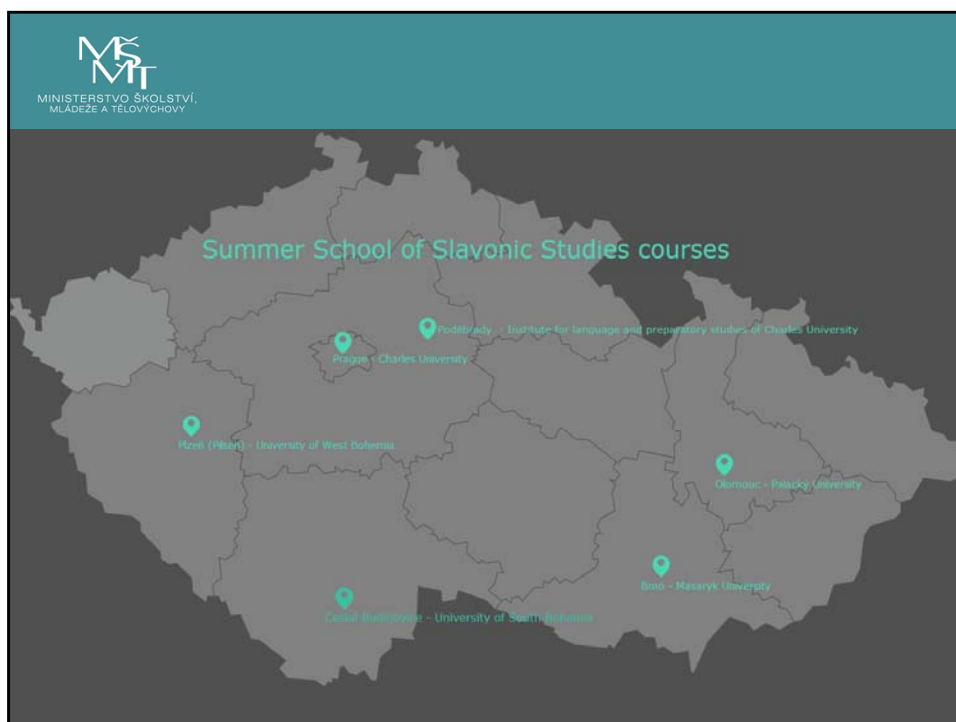

4

Some details about our Summer Schools

Plzeň/Pilsen

- West Bohemia
- Encounter with the mayor of the city
- 4 levels (A1-B2)
- Within the International Summer School
 - opportunity to meet more people

Poděbrady